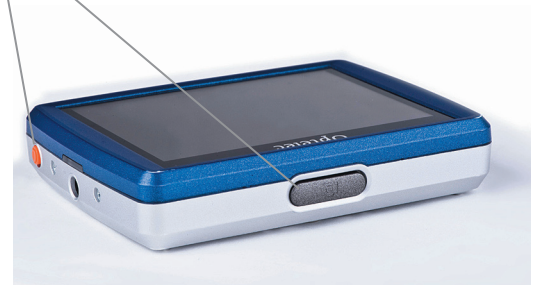

Auto switch off when Compact mini is not used

- **Lightweight**
- **Pocket size**
- **Long battery life**
- **Compact + camera technology**

Use the Compact mini to read:

- **Yellow pages**
- **Medication labels**
- **Restaurant menus**

External buttons and controls

- Multifunction Scroll:
 - Push for contrast
 - Roll for magnification
- Power
- Snapshot / Freeze frame

Integrated Reading Stand

Optelec US, Inc. Corporate Office
 phone - 800-826-4200 fax - 800-368-4111
 www.Optelec.com